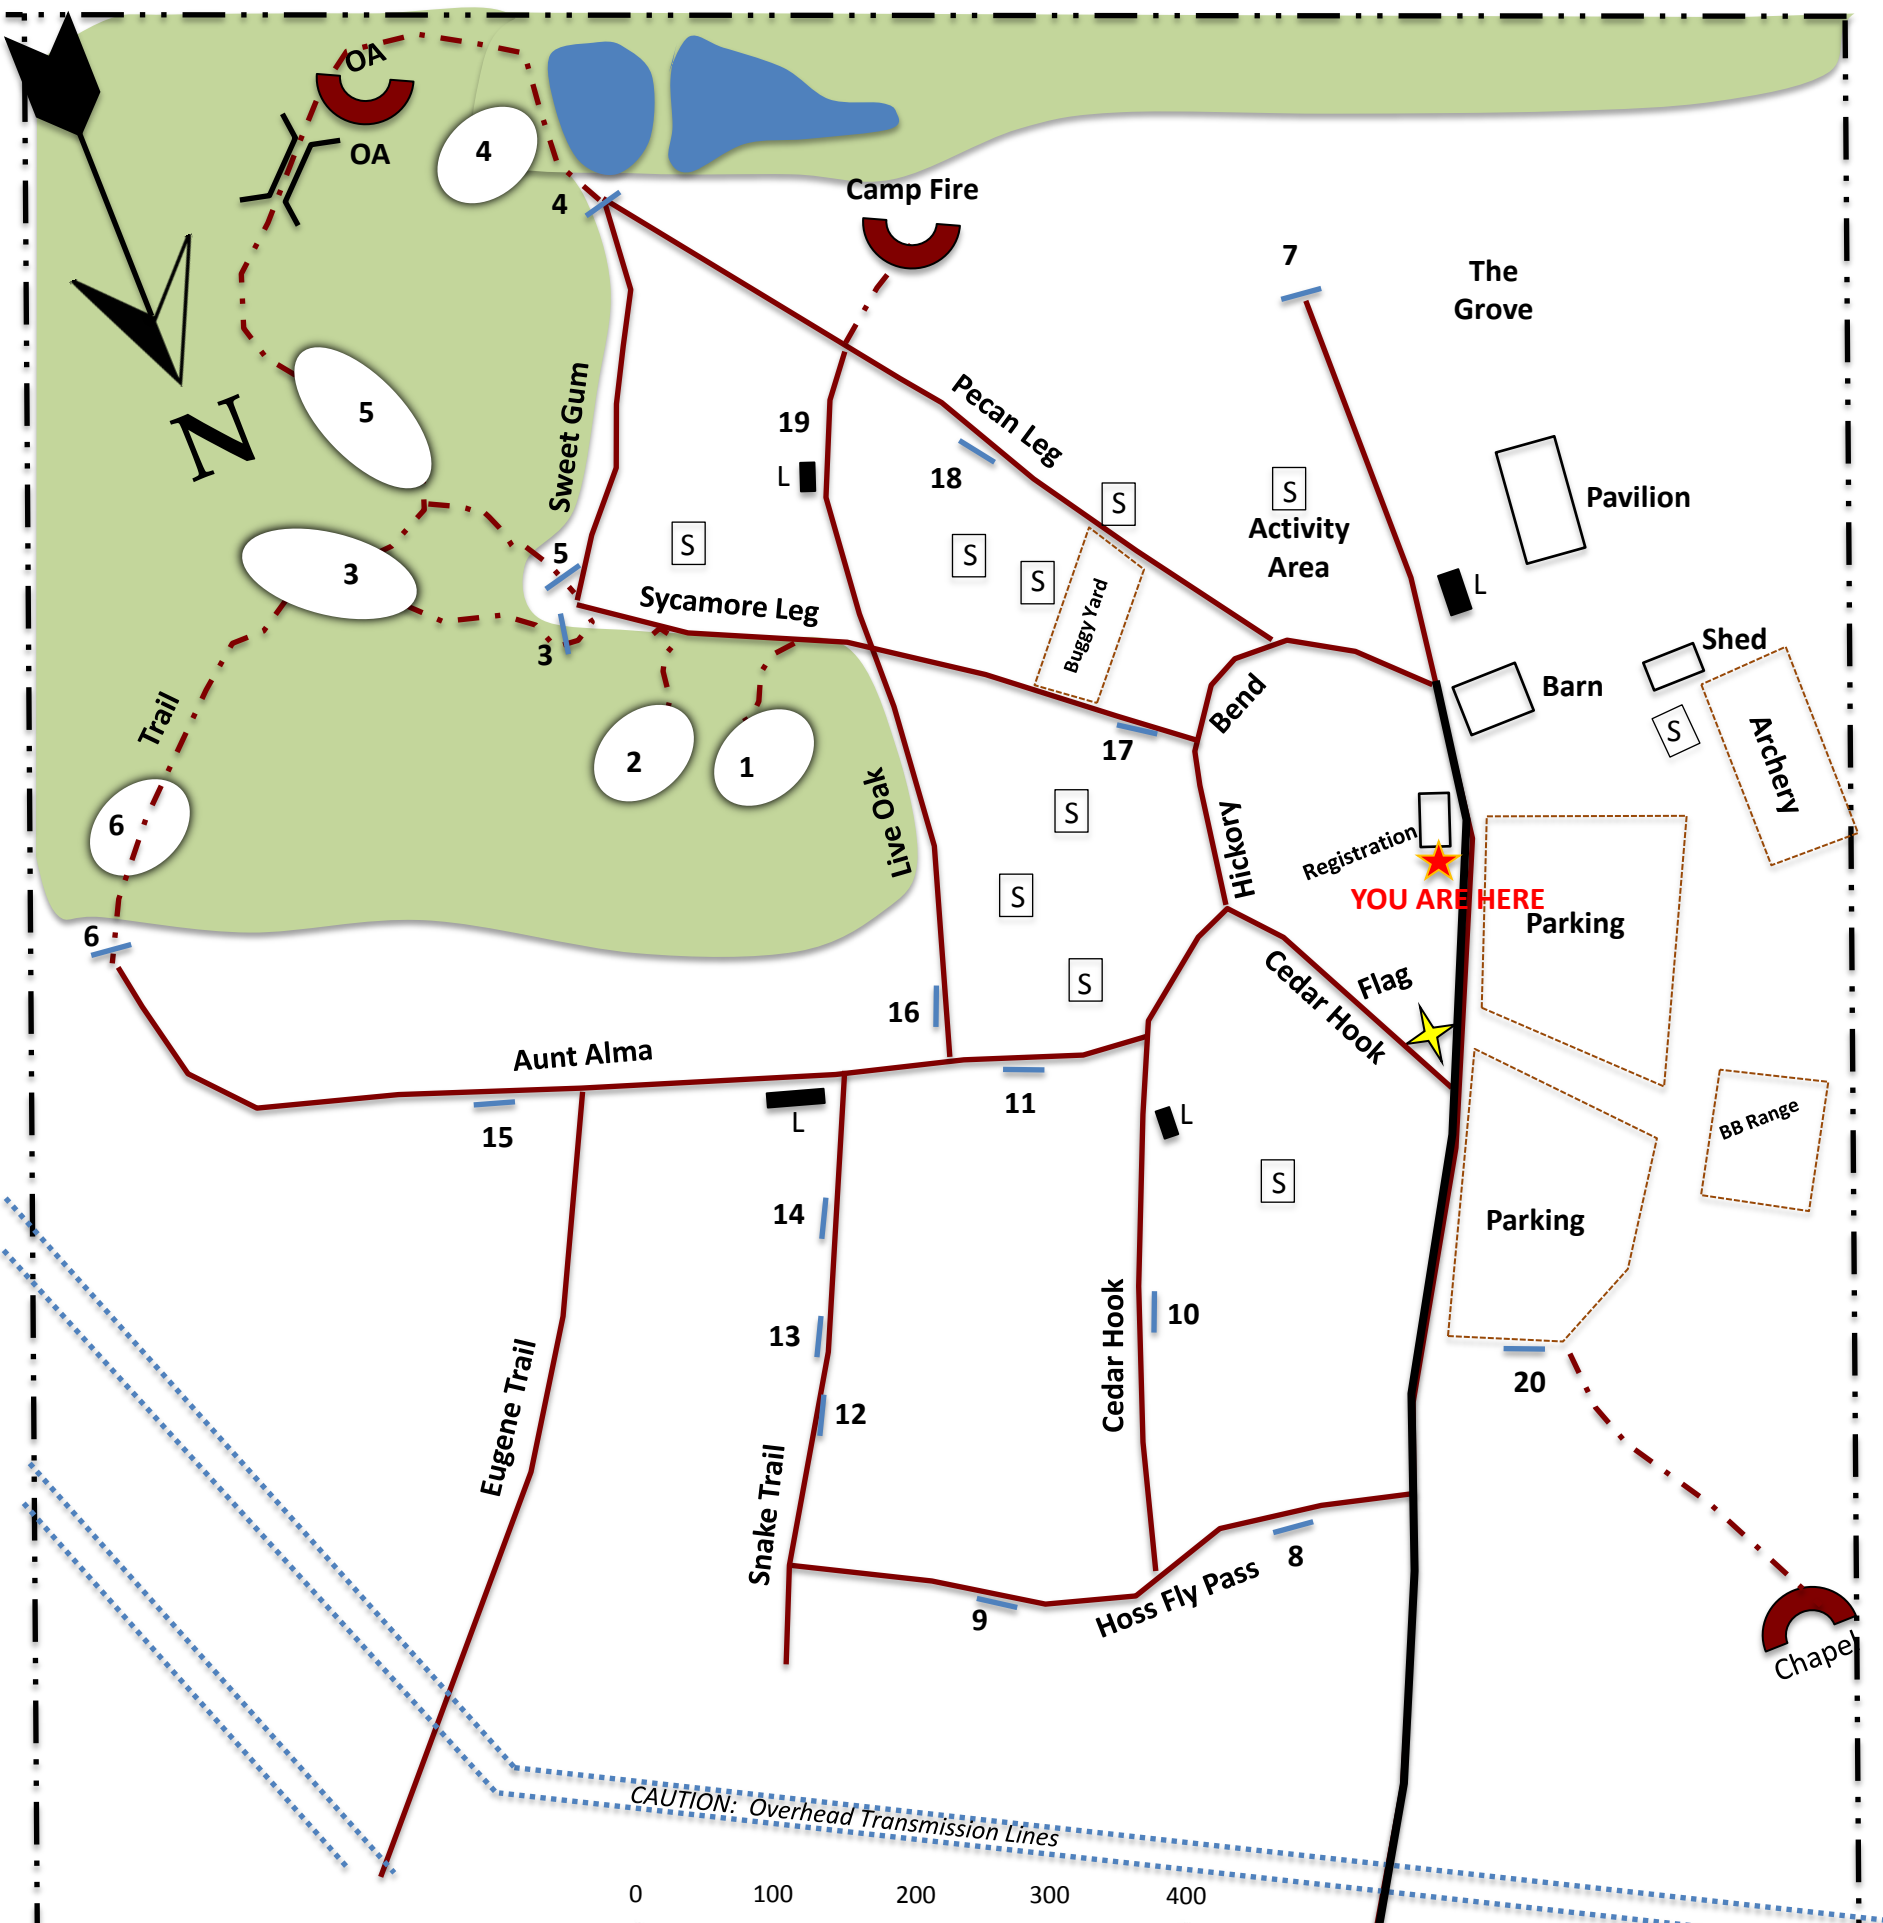

LEGEND

- : Primitive Campsite
- : Campsite Gate
- : Shelter
- : Latrine
- : Water Spigot
- : Fire Ring
- : Paved Road
- : Dirt Road
- : Trail
- : Fence Line
- : Dense Foliage / Trees